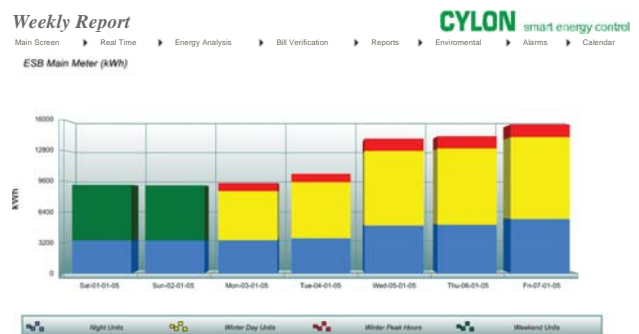

Advanced In Room Control

The Cylon solution includes an optional in room controller for individual fan coil control. This simple low cost thermostat allows the guest select their desired temperature within the bands that you set. It can also be linked to the in room key card to save even more energy. When the room is unoccupied it will automatically fall back to a more energy efficient setback temperature.

Integration with Fidelio

The OPERA Reservation System from Micros (Fidelio) is the leading computer reservation system in the hospitality industry. Cylon now offers an integration solution 'in a box'. Energy savings are achieved by having rooms at lower energy setback when rooms are not booked. A digital signal is picked up from the reservation system when the room is checked in. The Cylon BEMS then puts the room into comfort conditions. Up to 2,000 rooms can be handled using a single gateway.

Advanced Energy Management

Unitron Energy Manager can help you save between 5% and 25% on your annual utility bills. It is a software package that allows you to identify and minimise wastage, by monitoring and tracking your energy usage in real-time. Real-time information on utility usage allows you to keep a close eye on your energy consumption.