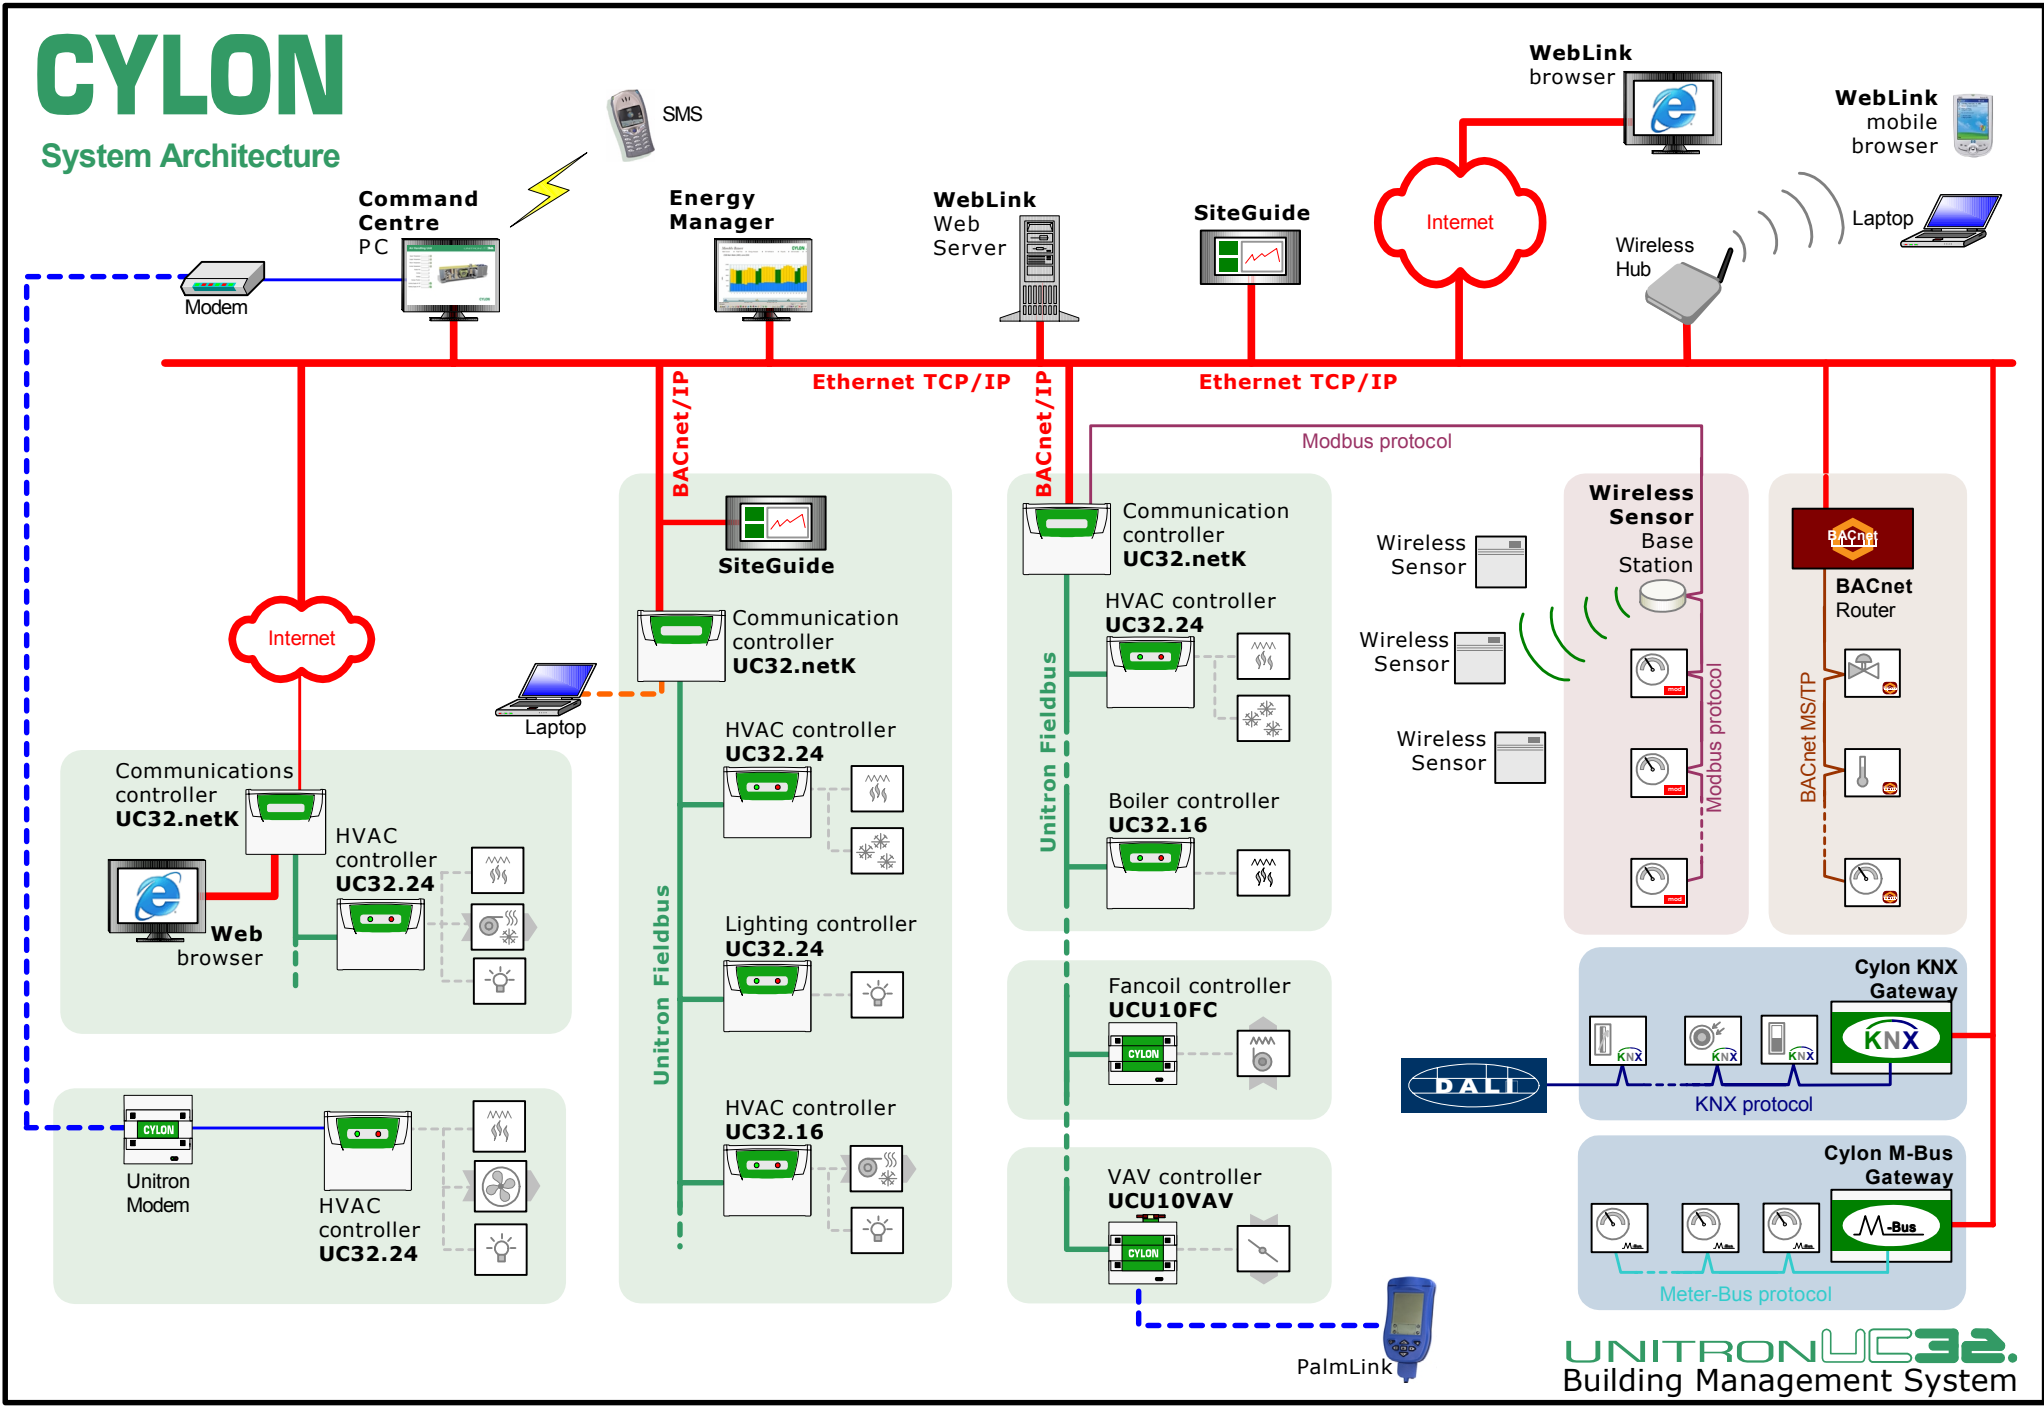

CYLON

System Architecture

UNITRON UC32
Building Management System